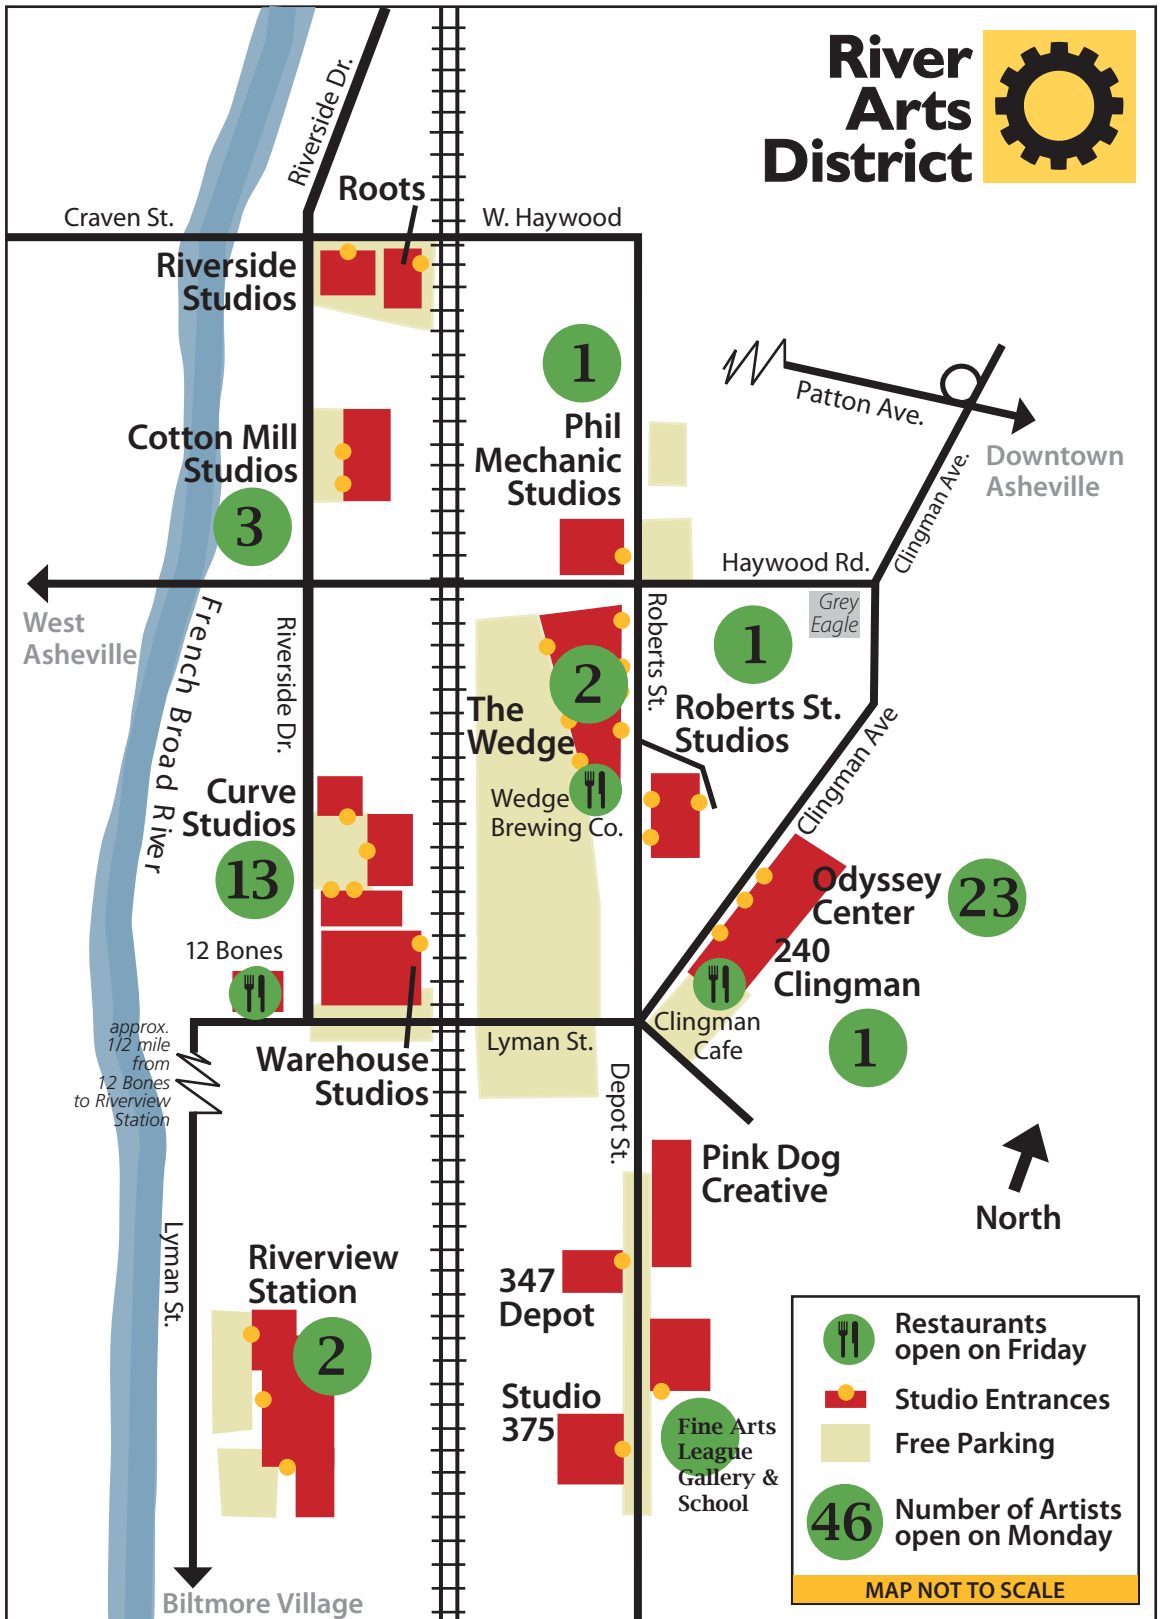

Sunday—River Arts District, Asheville, NC

Notes

studio stroll™
 June 12&13 | Nov 13&14
 120 Open Studios!
 RIVER ARTS DISTRICT
 ASHEVILLE NC

Check the Studio Guide & website for individual artist listings and open hours year-round www.riverartsdistrict.com

2010

Map based on data as of 7/15/10
 Actual number of artists open in each building may vary
 ©2010 River District Artists/All Rights Reserved

Monday—River Arts District, Asheville, NC

Notes

studio stroll™
June 12&13 | Nov 13&14
120 Open Studios!
RIVER ARTS DISTRICT
ASHEVILLE NC

2010

Map based on data as of 7/15/10
Actual number of artists open in each building may vary

©2010 River District Artists/All Rights Reserved