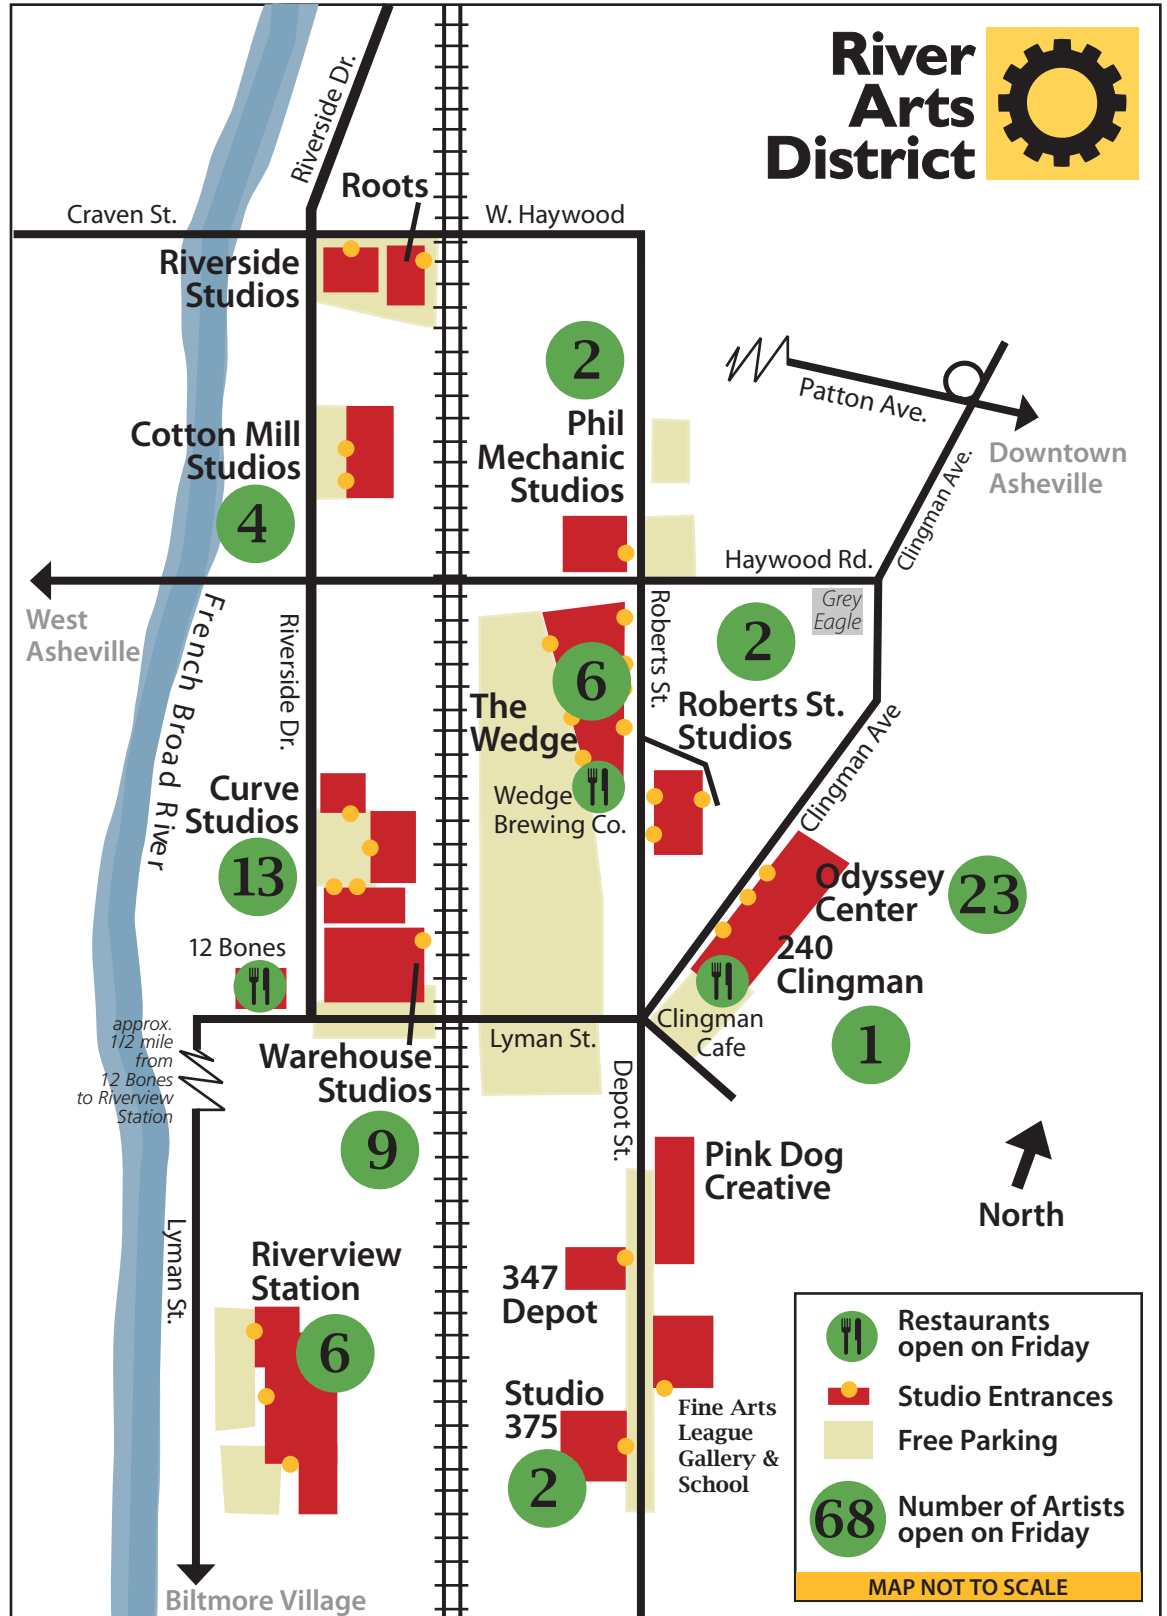

Friday — River Arts District, Asheville, NC

Notes

studio stroll™
 June 12&13 | Nov 13&14
 120 Open Studios!
 RIVER ARTS DISTRICT
 ASHEVILLE NC

Check the Studio Guide & website for individual artist listings and open hours year-round www.riverartsdistrict.com

2010

Map based on data as of 7/15/10
 Actual number of artists open in each building may vary
 ©2010 River District Artists/All Rights Reserved

Saturday—River Arts District, Asheville, NC

Notes

studio stroll™
 June 12&13 | Nov 13&14
 120 Open Studios!
 RIVER ARTS DISTRICT
 ASHEVILLE NC

Sunday—River Arts District, Asheville, NC

Notes

studio stroll™
 June 12&13 | Nov 13&14
 120 Open Studios!
 RIVER ARTS DISTRICT
 ASHEVILLE NC

Check the Studio Guide & website for individual artist listings and open hours year-round www.riverartsdistrict.com

2010

Map based on data as of 7/15/10
Actual number of artists open in each building may vary

©2010 River District Artists/All Rights Reserved