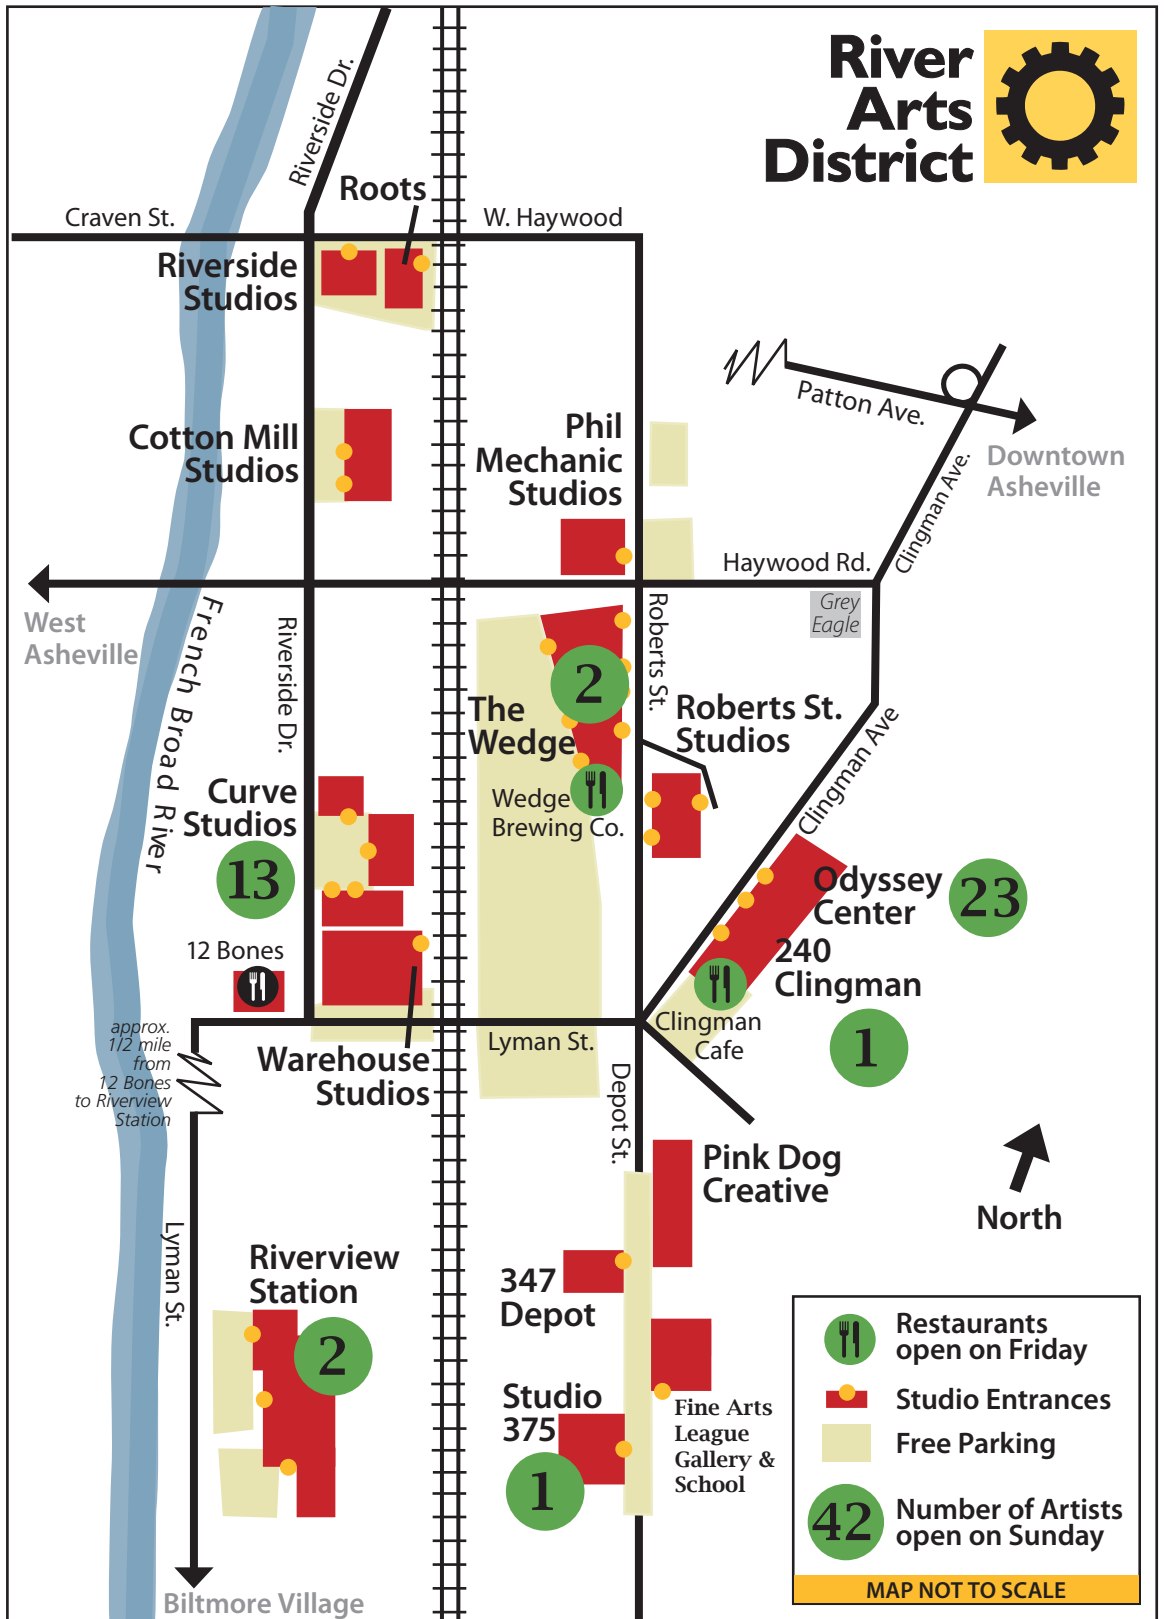

Sunday—River Arts District, Asheville, NC

Notes

studio stroll™
June 12&13 | Nov 13&14
120 Open Studios!
RIVER ARTS DISTRICT
ASHEVILLE NC

Check the Studio Guide & website for individual artist listings and open hours year-round www.riverartsdistrict.com

2010

Map based on data as of 7/15/10
Actual number of artists open in each building may vary
©2010 River District Artists/All Rights Reserved