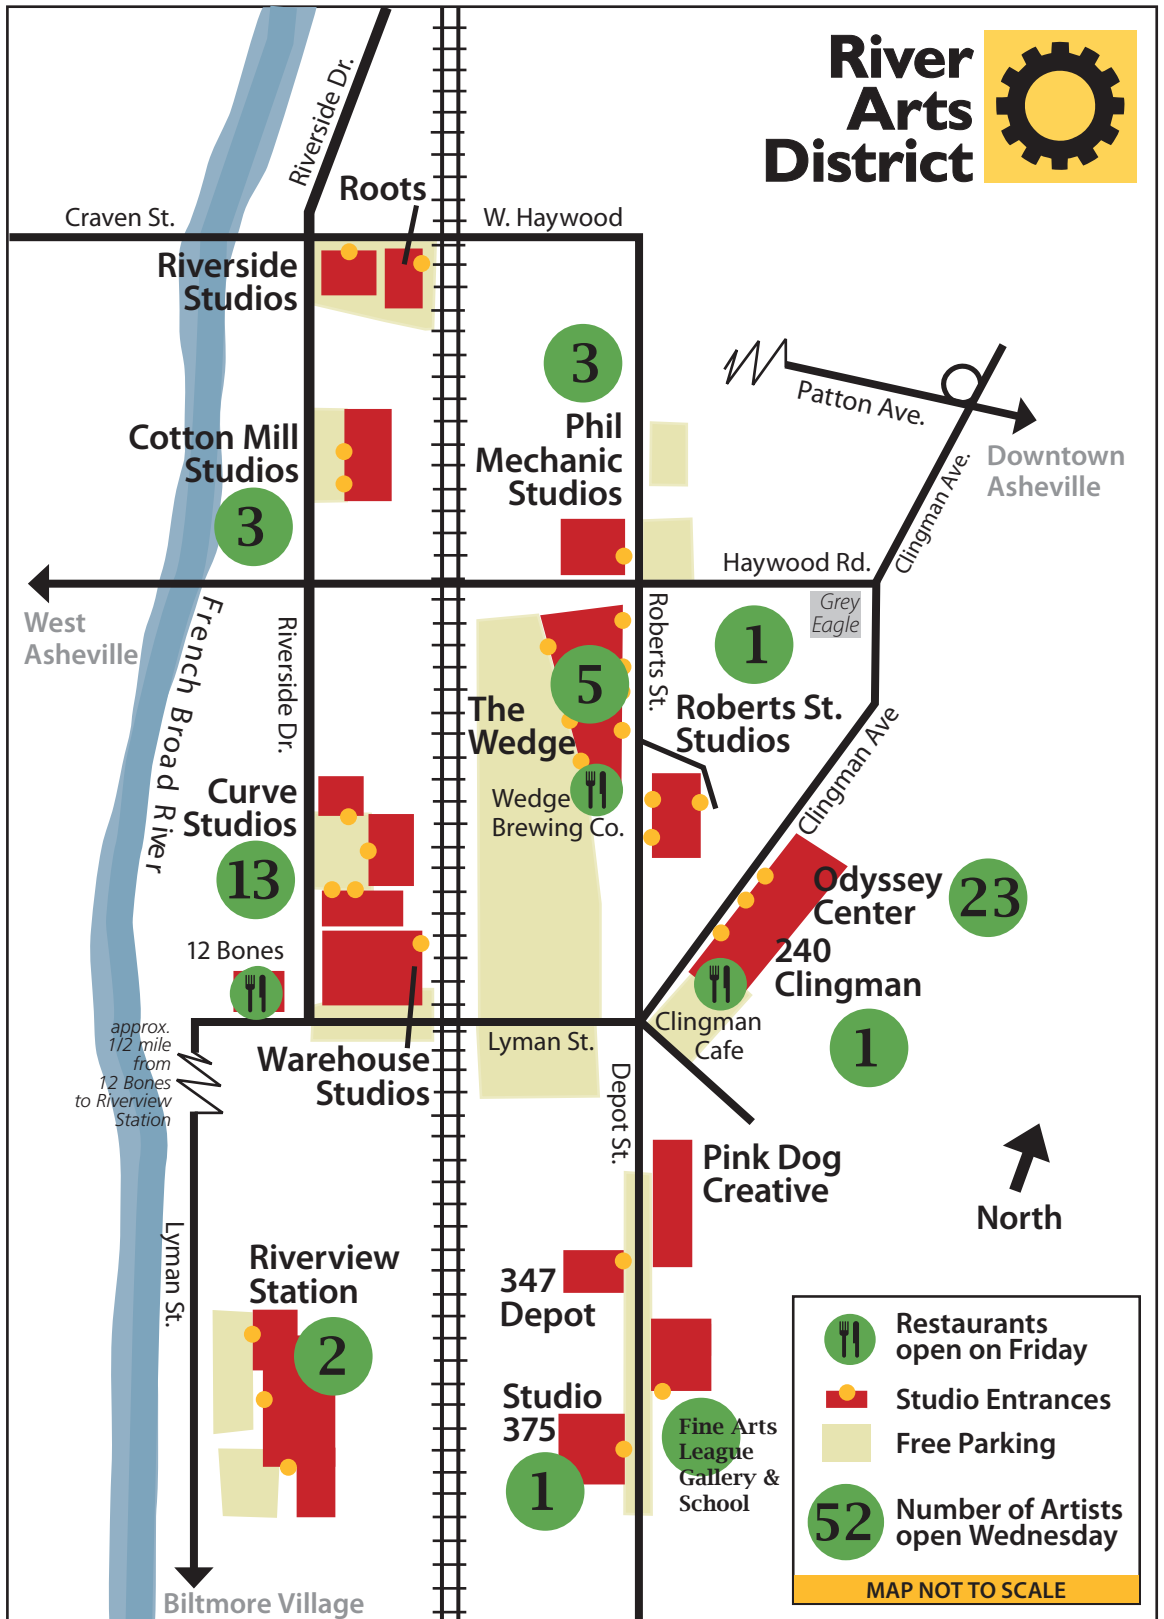

Tuesday—River Arts District, Asheville, NC

Notes

studio stroll™
June 12&13 | Nov 13&14
120 Open Studios!
RIVER ARTS DISTRICT
ASHEVILLE NC

Check the Studio Guide & website for individual artist listings and open hours year-round www.riverartsdistrict.com

2010

Map based on data as of 7/15/10
Actual number of artists open in each building may vary
©2010 River District Artists/All Rights Reserved

Wednesday—River Arts District, Asheville, NC

Notes

studio stroll™
June 12&13 | Nov 13&14
120 Open Studios!
RIVER ARTS DISTRICT
ASHEVILLE NC

2010

Map based on data as of 7/15/10
Actual number of artists open in each building may vary

©2010 River District Artists/All Rights Reserved