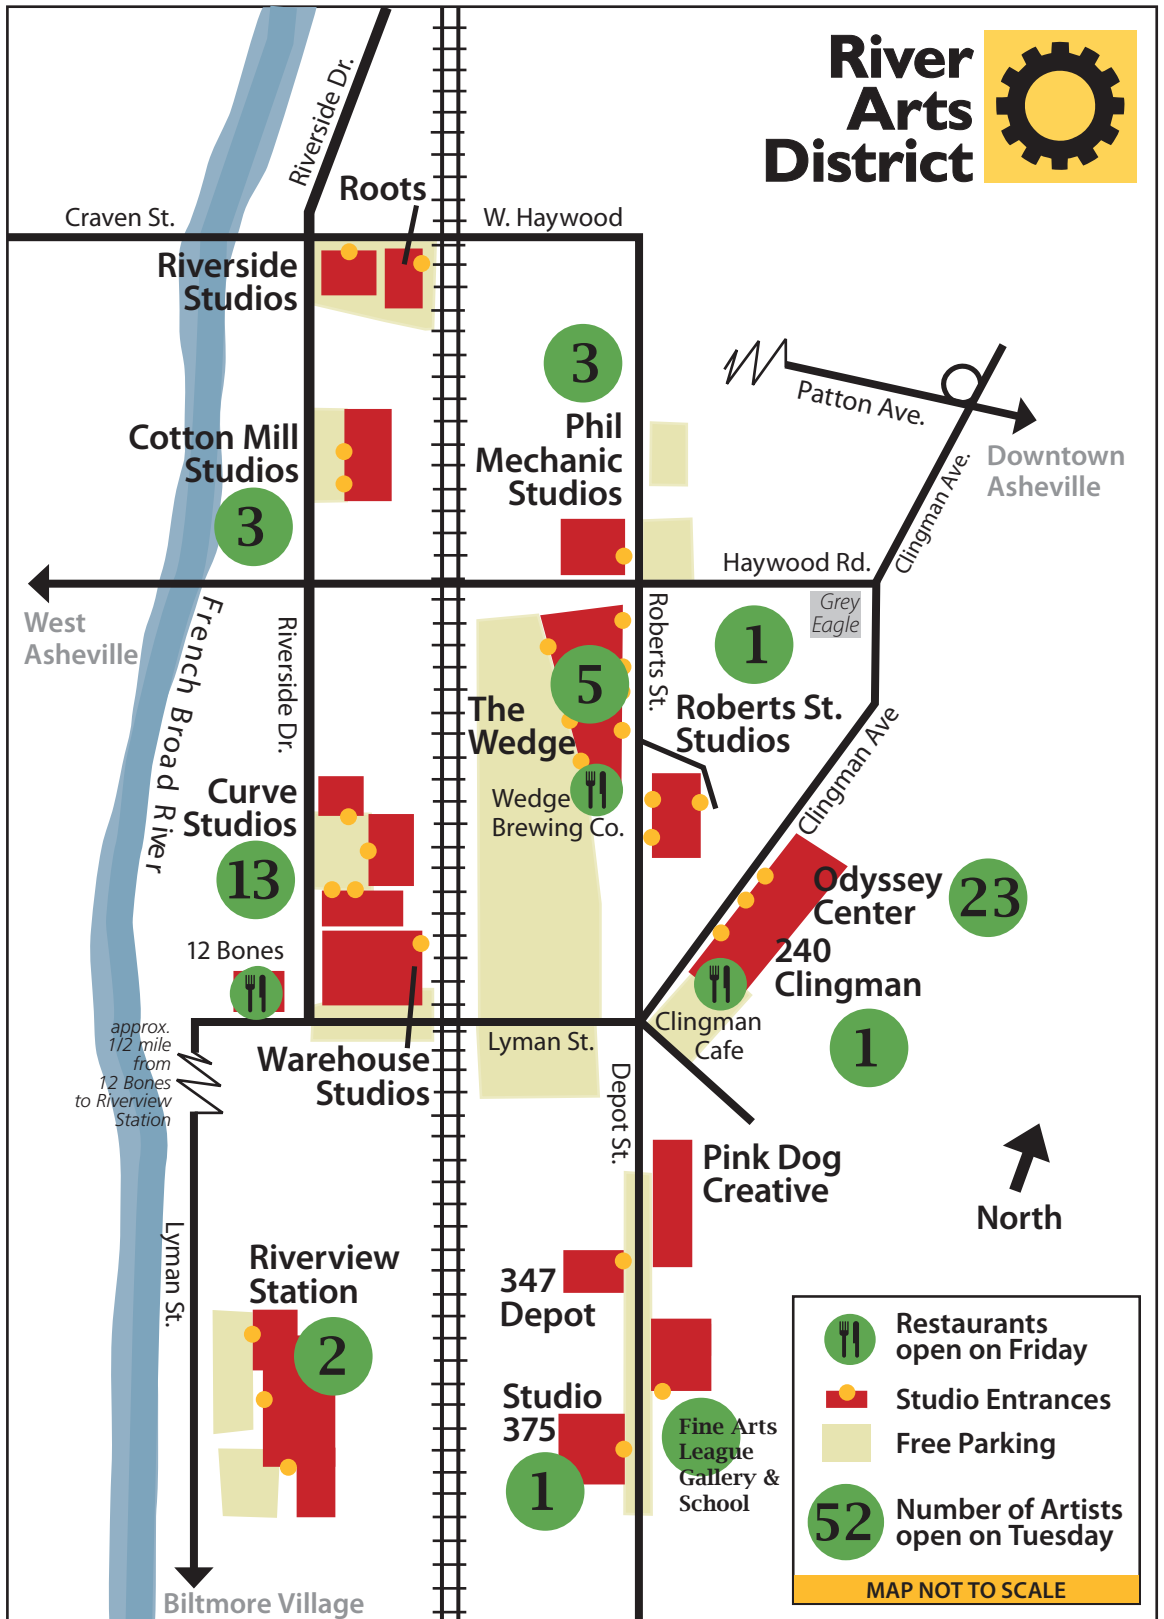

Tuesday—River Arts District, Asheville, NC

Notes

studio stroll™
June 12&13 | Nov 13&14
120 Open Studios!
RIVER ARTS DISTRICT
ASHEVILLE NC

Check the Studio Guide & website for individual artist listings and open hours year-round www.riverartsdistrict.com

2010

Map based on data as of 7/15/10
Actual number of artists open in each building may vary
©2010 River District Artists/All Rights Reserved