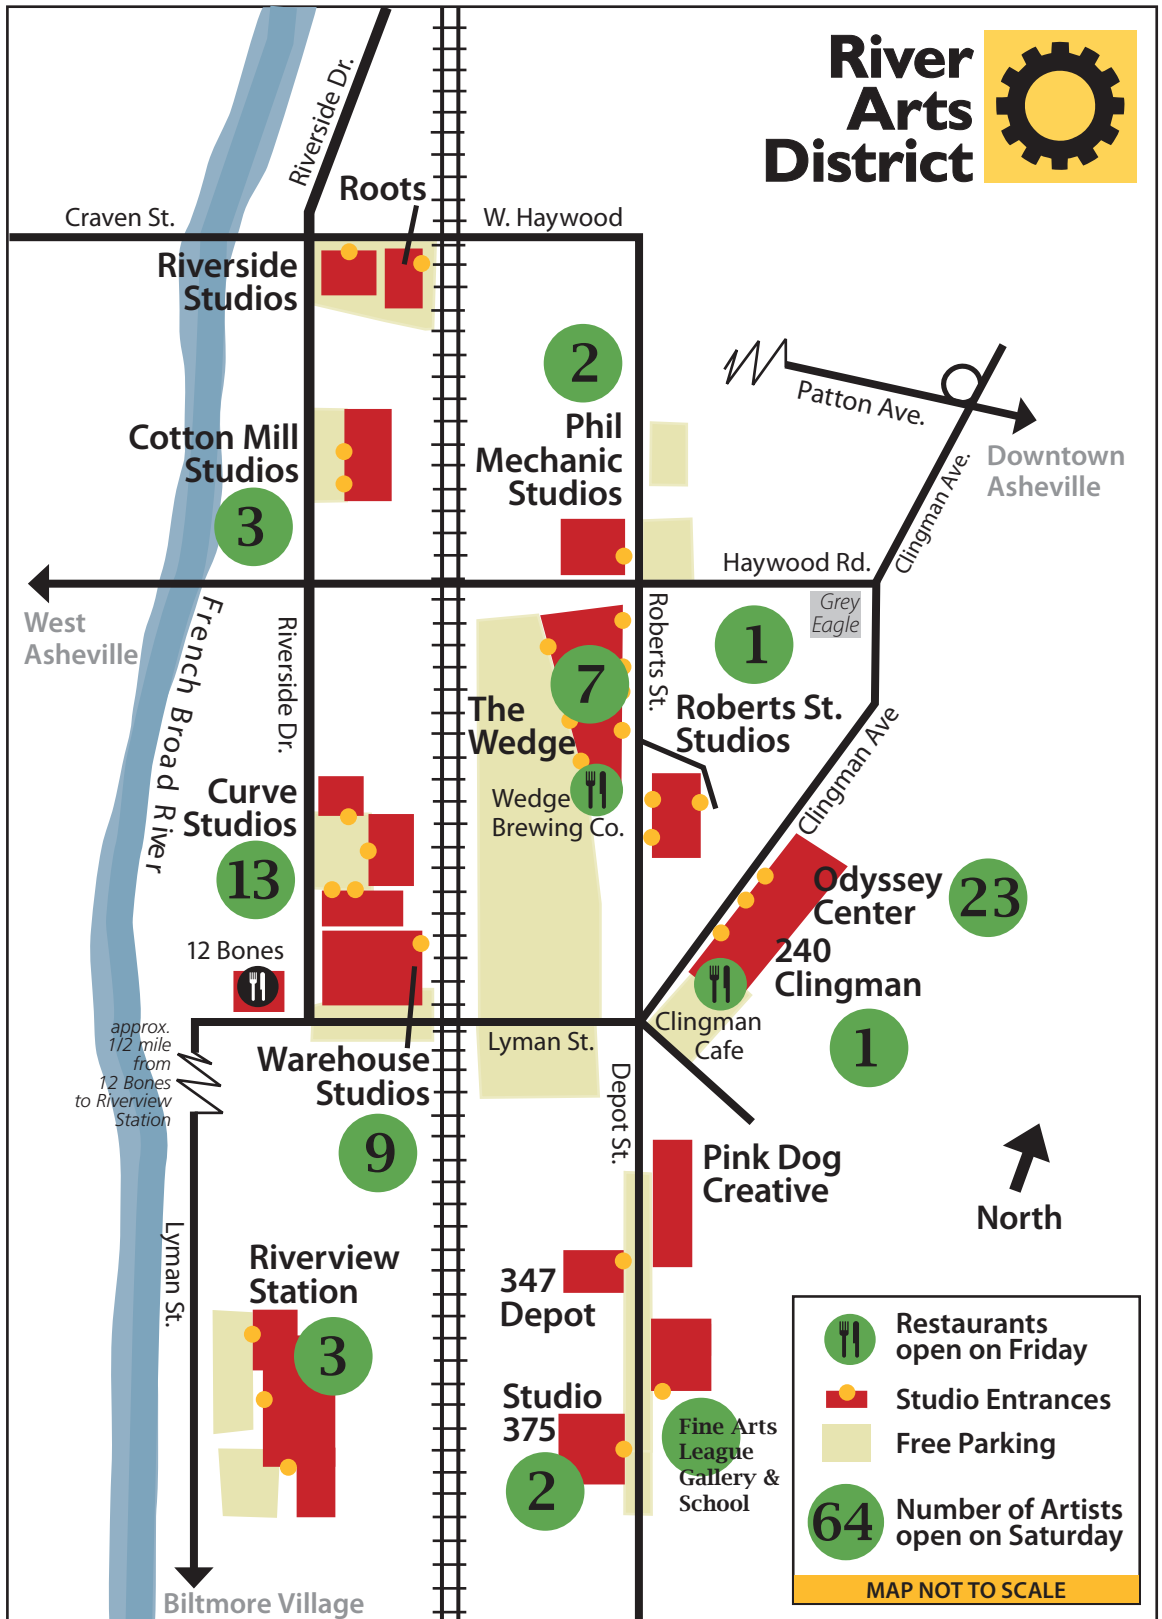

Friday — River Arts District, Asheville, NC

Notes

studio stroll™
 June 12&13 | Nov 13&14
 120 Open Studios!
 RIVER ARTS DISTRICT
 ASHEVILLE NC

Check the Studio Guide & website for individual artist listings and open hours year-round www.riverartsdistrict.com

2010

Map based on data as of 7/15/10
 Actual number of artists open in each building may vary
 ©2010 River District Artists/All Rights Reserved

Saturday—River Arts District, Asheville, NC

Notes

studio stroll™
 June 12&13 | Nov 13&14
 120 Open Studios!
 RIVER ARTS DISTRICT
 ASHEVILLE NC

Sunday—River Arts District, Asheville, NC

Notes

studio stroll™
 June 12&13 | Nov 13&14
 120 Open Studios!
 RIVER ARTS DISTRICT
 ASHEVILLE NC

Check the Studio Guide & website for individual artist listings and open hours year-round www.riverartsdistrict.com

2010

Map based on data as of 7/15/10
Actual number of artists open in each building may vary

©2010 River District Artists/All Rights Reserved