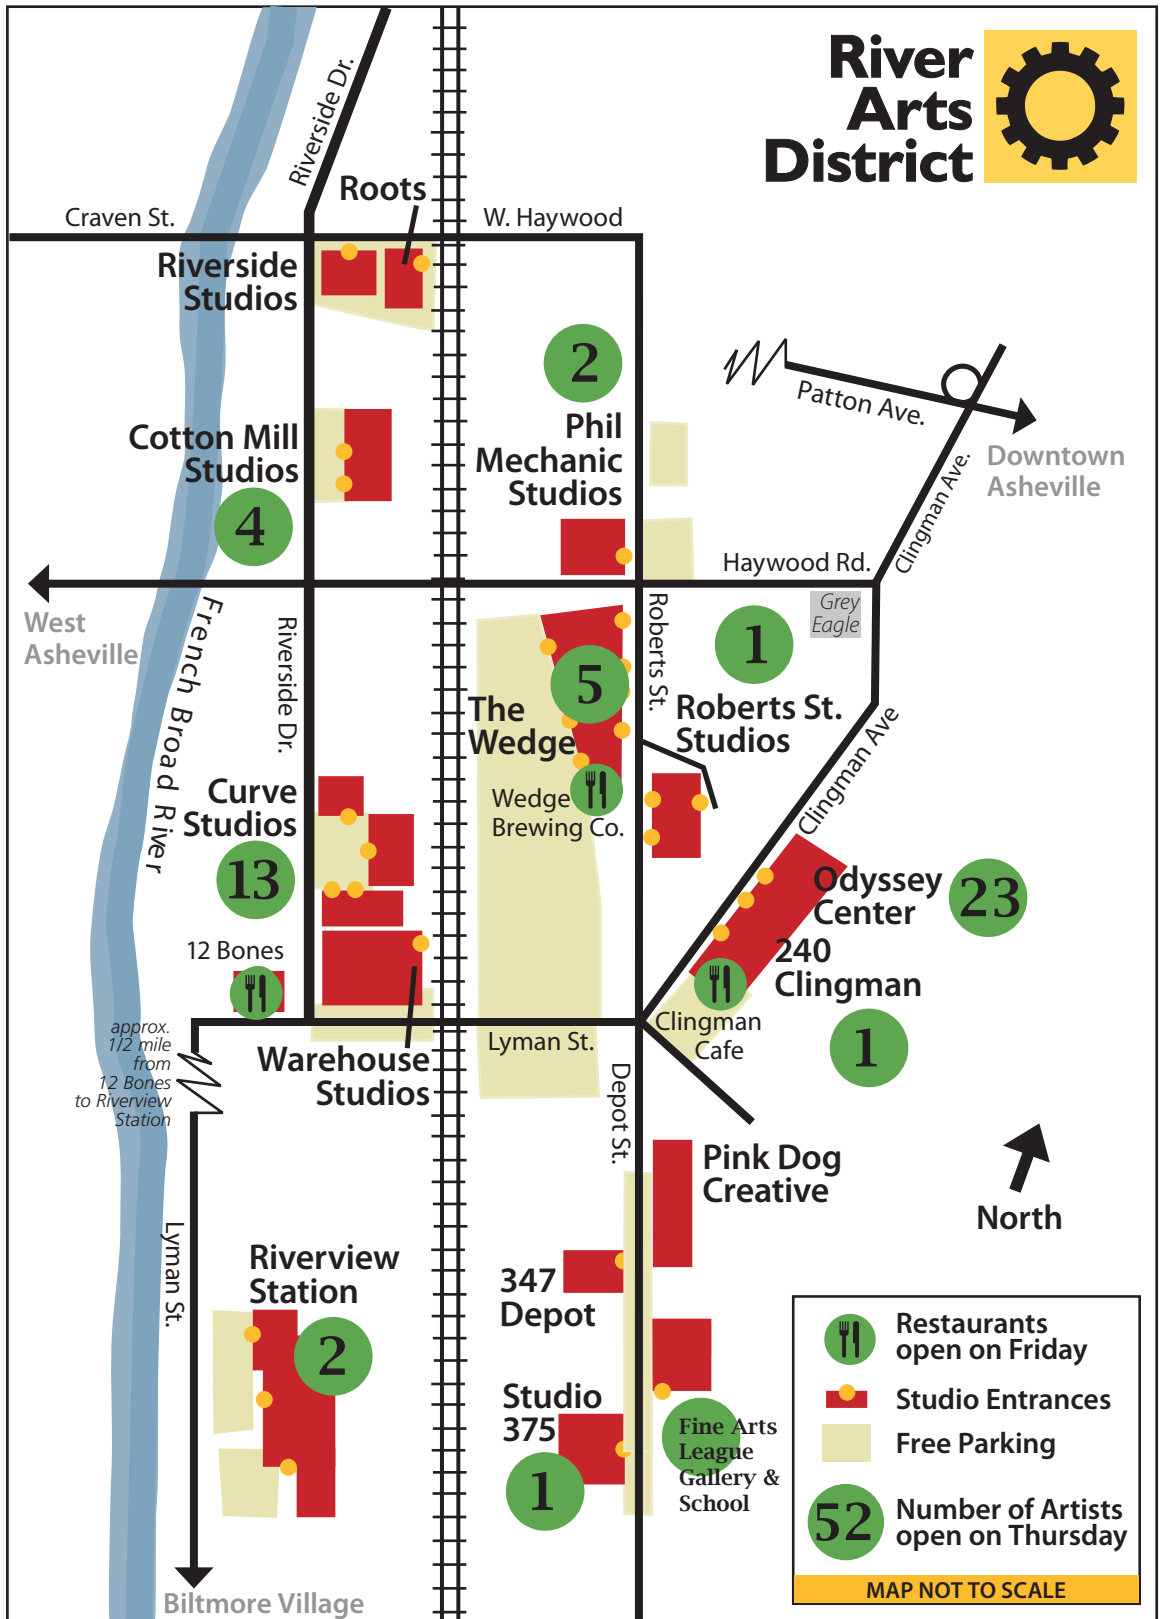

Thursday—River Arts District, Asheville, NC

Notes

studio stroll™

June 12&13 | Nov 13&14

120 Open Studios!
RIVER ARTS DISTRICT
ASHEVILLE NC

Check the Studio Guide & website for individual artist listings and open hours year-round www.riverartsdistrict.com

2010

Map based on data as of 7/15/10
Actual number of artists open in each building may vary

©2010 River District Artists/All Rights Reserved